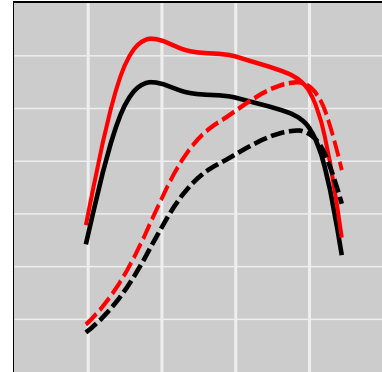

Case IH Maxxum 150 6.7L FPT Stage V, 148 HP

Power Enhancement

	Power	Torque
Stock	148 HP	516 lb-ft
STEINBAUER	184 HP	645 lb-ft

Price:	on request
Part Number:	240118
Designation:	ST-AGRI-105069-CNH
One Year Guarantee (on STEINBAUER products):	Free

Additional Products

	Part Number	Price
Switch	200086	$20