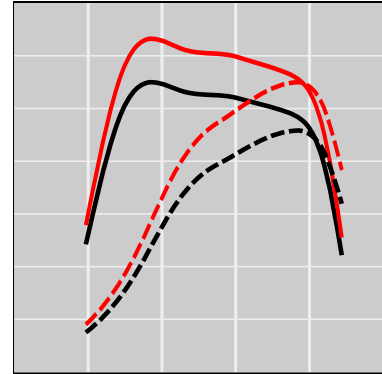

Case IH Magnum 370 CVX 8.7L FPT Cursor 9 Tier 4A, 362 HP

Power Enhancement

	Power	Torque
Stock	362 HP	1332 lb-ft
STEINBAUER	453 HP	1666 lb-ft

Price: on request
Part Number: 220464
Designation: STT-LSDT-101263-400
One Year Guarantee (on STEINBAUER products): Free