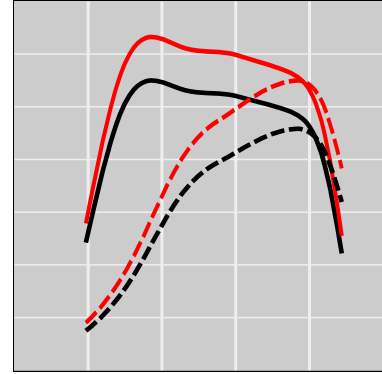

Case IH Axial-Flow 7250 (2016-Current) 8.7L FPT Cursor 9 (8 connector ECU) Stage V, 491 HP

Power Enhancement

	Power	Torque
Stock	491 HP	0 lb-ft
STEINBAUER	613 HP	0 lb-ft

Price: on request
 Part Number: 240075
 Designation: ST-AGRI-105463-CNH
 One Year Guarantee (on STEINBAUER products): Free