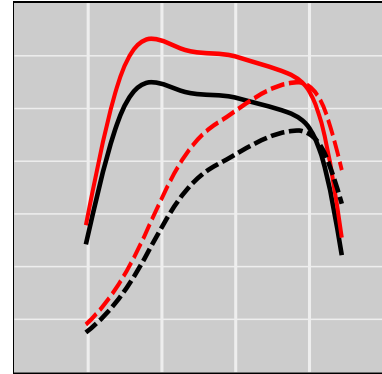

Case CE 921G 6.7L FPT Stage V, 255 HP

Power Enhancement

	Power	Torque
Stock	255 HP	959 lb-ft
STEINBAUER	318 HP	1199 lb-ft

Price: on request
 Part Number: 240061
 Designation: ST-AGRI-105069-CNH
 One Year Guarantee (on STEINBAUER products): Free