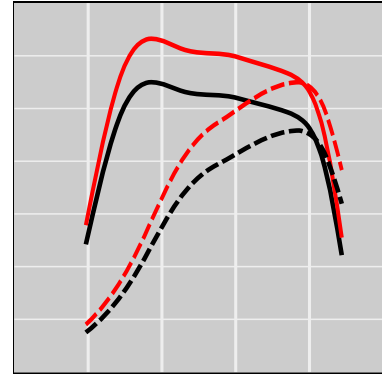

Case CE 821G 6.7L FPT Stage V, 231 HP

Power Enhancement

	Power	Torque
Stock	231 HP	873 lb-ft
STEINBAUER	288 HP	1092 lb-ft

Price: on request
 Part Number: 240061
 Designation: ST-AGRI-105069-CNH
 One Year Guarantee (on STEINBAUER products): Free

Power Enhancement

	Power	Torque
Stock	231 HP	873 lb-ft
STEINBAUER	288 HP	1092 lb-ft

Price: on request
 Part Number: 240120
 Designation: ST-AGRI-105463-CNH
 One Year Guarantee (on STEINBAUER products): Free