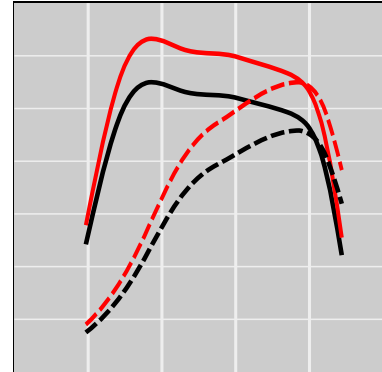

Case CE 821G 6.7L FPT N67 Tier 4F, 231 HP

Power Enhancement

	Power	Torque
Stock	231 HP	873 lb-ft
STEINBAUER	277 HP	1092 lb-ft
Price:	\$2,235	
Part Number:	220708	
Designation:	STT-LSDT-102823-275	
One Year Guarantee (on STEINBAUER products):	Free	