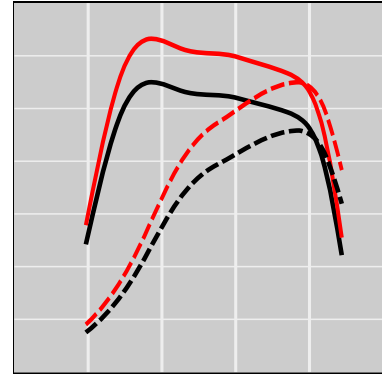

Case CE 721G 6.7L FPT Stage V, 194 HP

Power Enhancement

	Power	Torque
Stock	194 HP	701 lb-ft
STEINBAUER	243 HP	876 lb-ft

Price: on request
 Part Number: 240061
 Designation: ST-AGRI-105069-CNH
 One Year Guarantee (on STEINBAUER products): Free