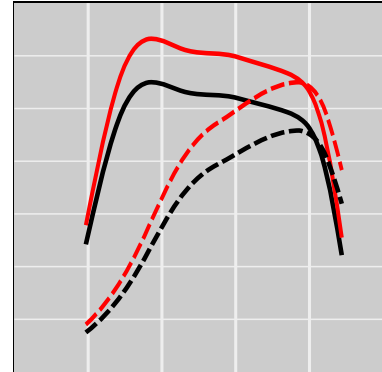

BMW X5 M50d F15 3.0L EUR6, 280 kW

Power Enhancement

	Power	Torque
Stock	280 kW	740 Nm
STEINBAUER	336 kW	888 Nm

Price (20% Austrian VAT incl.):	Q
Part Number:	220718
Designation:	STT-LSDP-102862-110
TÜV Certificate (a value of € 150,-):	Free, TÜV Nr. 102582-autom.
One Year Guarantee (on STEINBAUER products):	Free