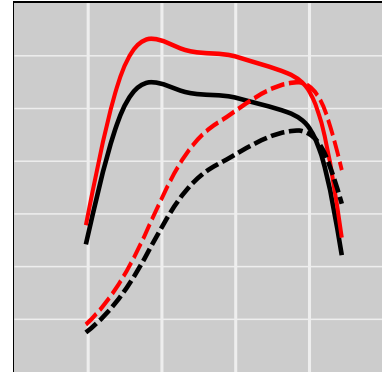

Claas Lexion 730P 10.7L OM470LA Tier 4F, 349 HP

Power Enhancement

	Power	Torque
Stock	349 HP	0 lb-ft
STEINBAUER	436 HP	0 lb-ft
Price:	$2,960	
Part Number:	220683	
Designation:	STT-LSDL-102132-600	
One Year Guarantee (on STEINBAUER products):	Free