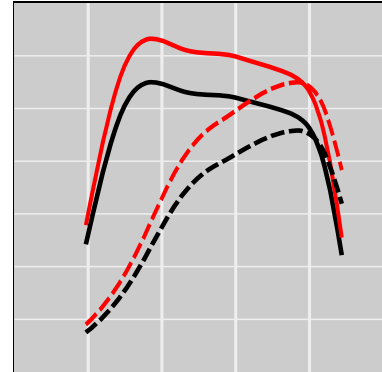

BMW X5 xDrive30d G05 3.0L EUR6, 261 HP

Power Enhancement

	Power	Torque
Stock	261 HP	457 lb-ft
STEINBAUER	314 HP	549 lb-ft
Price:	\$2,390	
Part Number:	220787	
Designation:	STT-LSDP-103615-100	
One Year Guarantee (on STEINBAUER products):	Free	